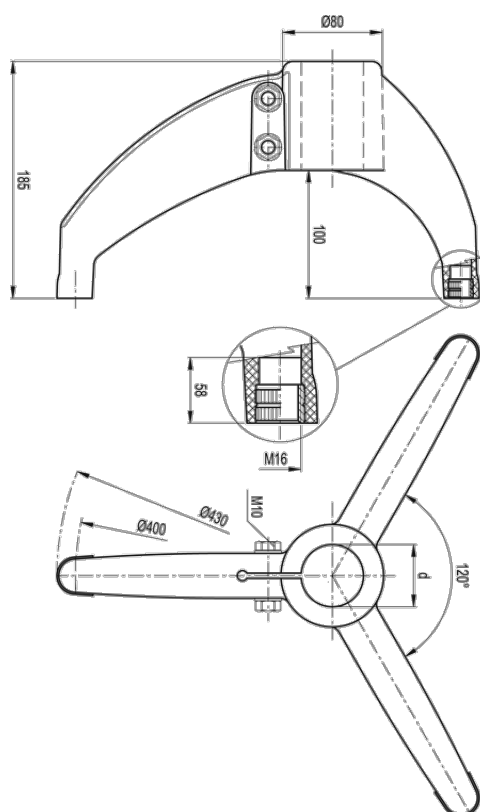

Data Sheet

Article number: 2310419590
Description: E+G Support base
BAS3-48-A

Measures

d (inch) = 1 1/2 Gas

d mm = 48.3

Weight (g) = 790